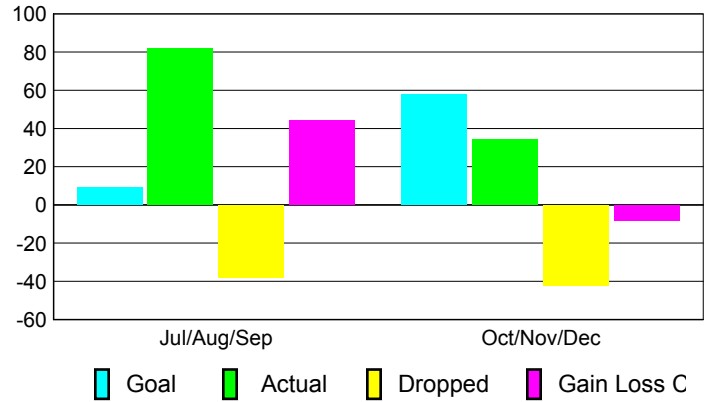

### YTD Status Quo Clubs 2010-2011

Status Quo Clubs Compared to Status Quo Members

## MEMBERSHIP

**Membership Results  
2010-2011**

**Membership  
2009-2010**

Month	Net Memb Goal	Actual New Memb	Actual Dropped Memb	Gain/Loss of Memb	Gain/Loss of Memb
Jul/Aug/Sep	9	82	-38	44	11
Oct/Nov/Dec	58	34	-42	-8	-11
<b>Totals</b>	<b>67</b>	<b>116</b>	<b>-80</b>	<b>36</b>	<b>0</b>

### Membership Results 2010-2011

Goal, New, Dropped, Gain/Loss

### Comparison of Membership Gain/Loss

Current Year Compared to the Previous Year