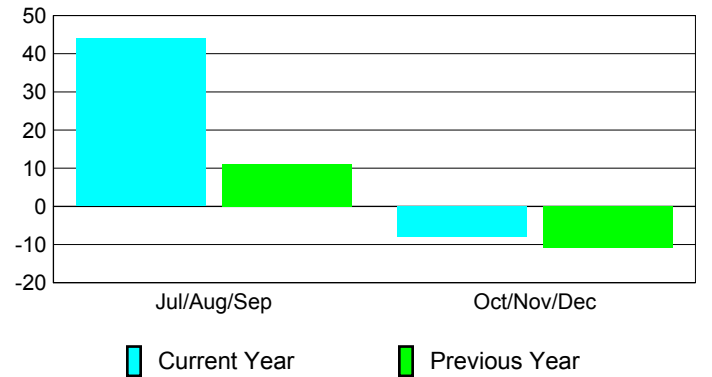

Comparison of Membership Gain/Loss

Current Year Compared to the Previous Year